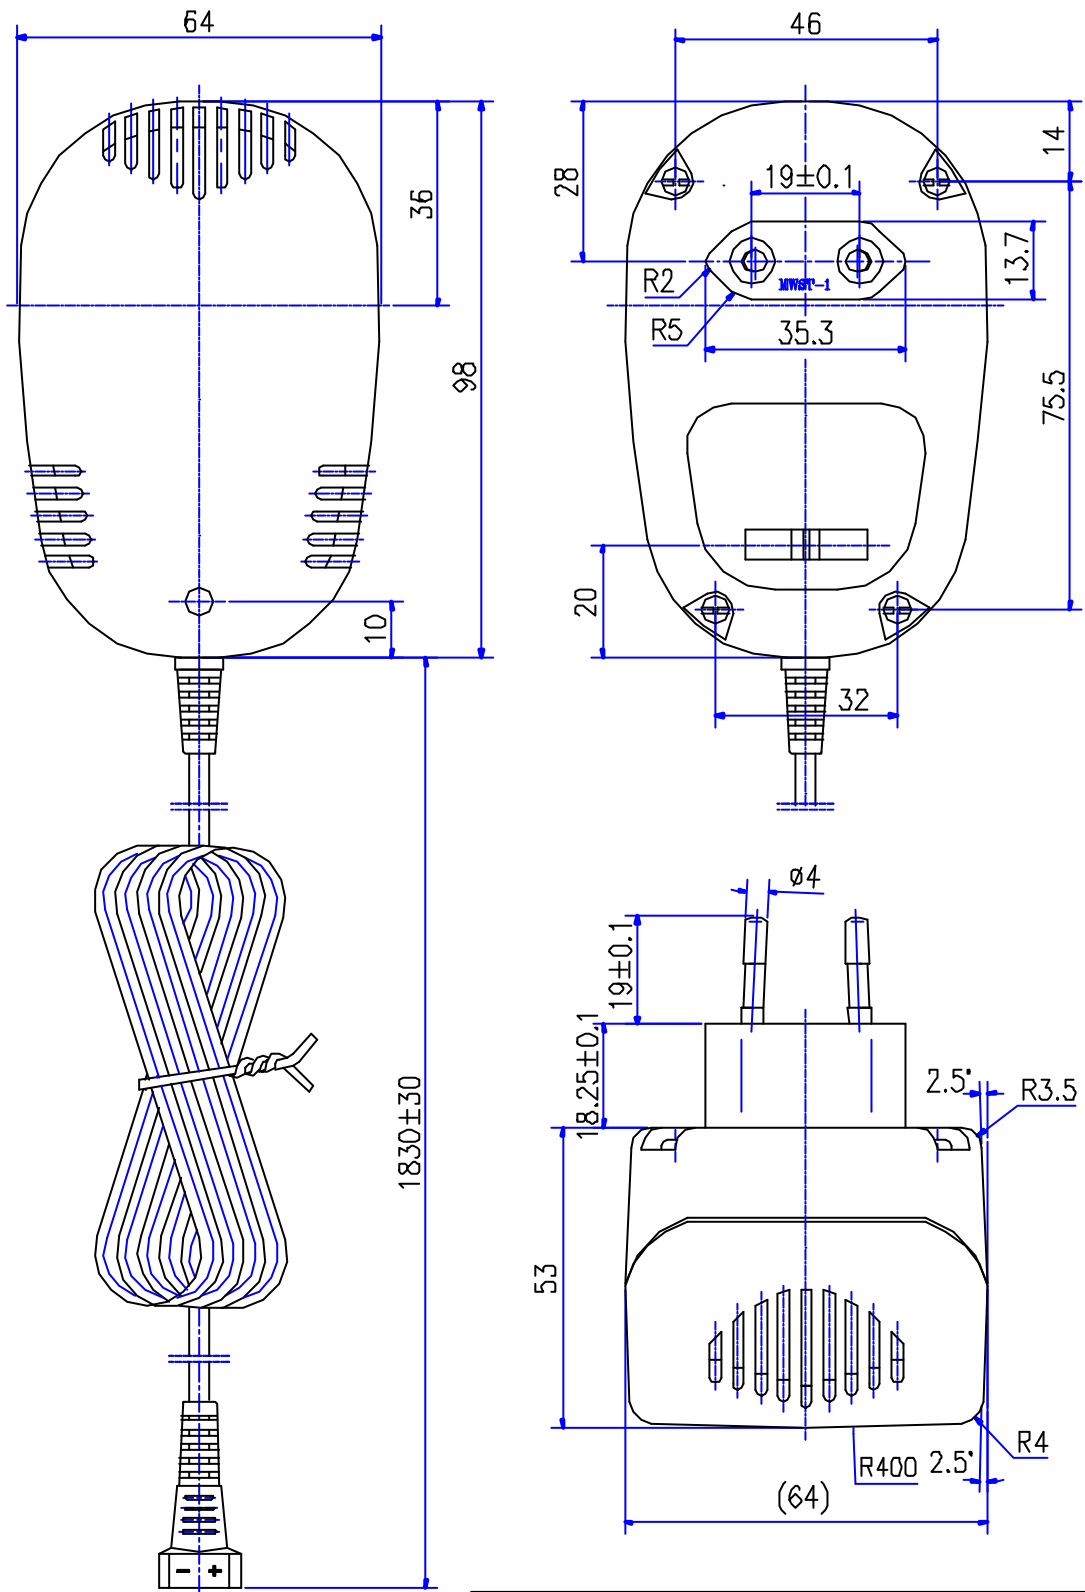

# CASE & CORD DIMENSION

MODEL	MW8210	SCALE	0.75:1
File	H\WWD\828\8210U6		
DESIGNED BY	匡作德	DATE	
DRAWN BY	匡作德	DATE	
CHECKED BY	王卫东	DATE	