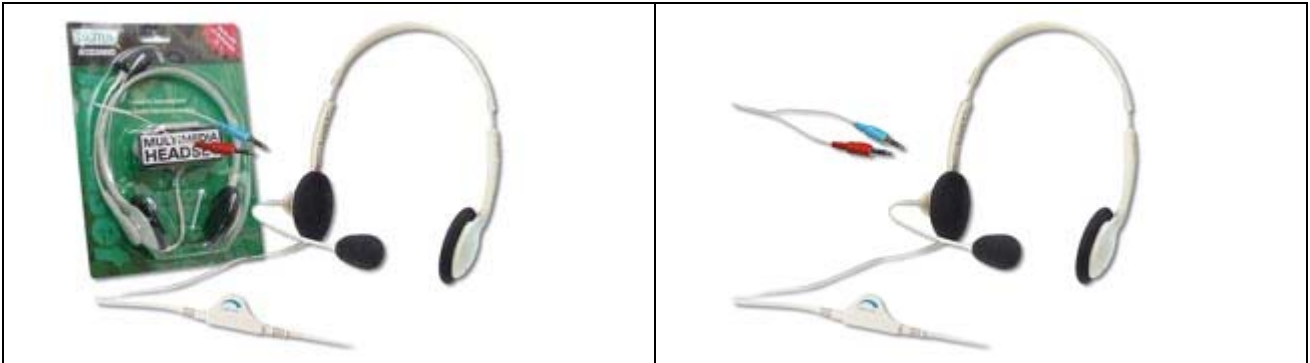

Stereo HeadSet

- Stereo headset with microphone
- Speakers:
 - 30mm dynamic
 - Impedance: 32 Ohm
 - Sensitivity: 101dB +/- 4dB
 - Frequency range: 100 - 15000 Hz
 - Max. input: 100mW
- Microphone:
 - Frequency range: 50 - 16000Hz
 - Efficiency: -62dB +/- 3dB
 - Operating voltage: 1V-10V (standard = 3V)
- Miscellaneous:
 - Cable length: 1.8m
 - Connections 2x 3.5mm stereo jacks
 - Weight 125g