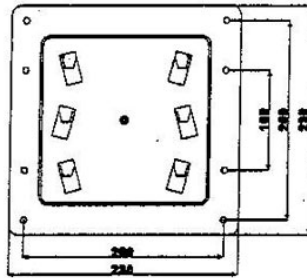

FLAT PANEL TV WALL MOUNT

Specification

- *Meet VESA standard 100X200, 200x200 mm.
- *Strong loading up to 70 kgs LCD Monitor.

Unit:mm

I.

SELECT

3 M4X12

4 M6X12